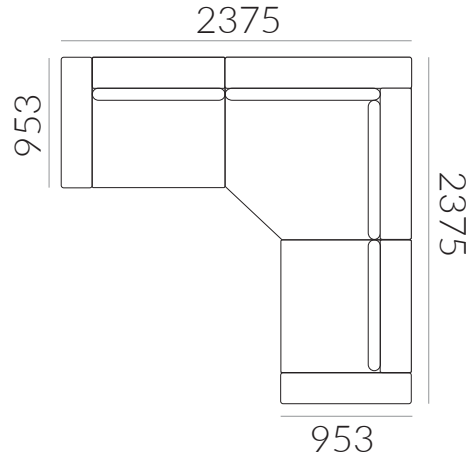

## Components

Individual components can be made into any configuration to suit your space.

**SECTION A**  
1 SEATER WITH LEFT-FACING ARM

Includes 1 scatter cushion

**SECTION B**  
1 SEATER WITH RIGHT-FACING ARM

Includes 1 scatter cushion

**SECTION D**  
1 SEATER ARMLESS

**SECTION C**  
CORNER PIECE

Includes 2 scatter cushions

All components are 927 mm high

# Configurations

Purchase components individually or choose one of our popular package deals.  
Please ensure the sofa will fit your space before ordering.

**AB - 2 SEATER**

**ABC - 3 SEATER CORNER**

**ABCD - 4 SEATER CORNER**

**ABDD - 4 SEATER**

**ABD - 3 SEATER**

**ABCDD - 5 SEATER CORNER**

All sofas are 927 mm high.  
Changes to products and specifications may be made without prior notice. Drawings are representative of design only.