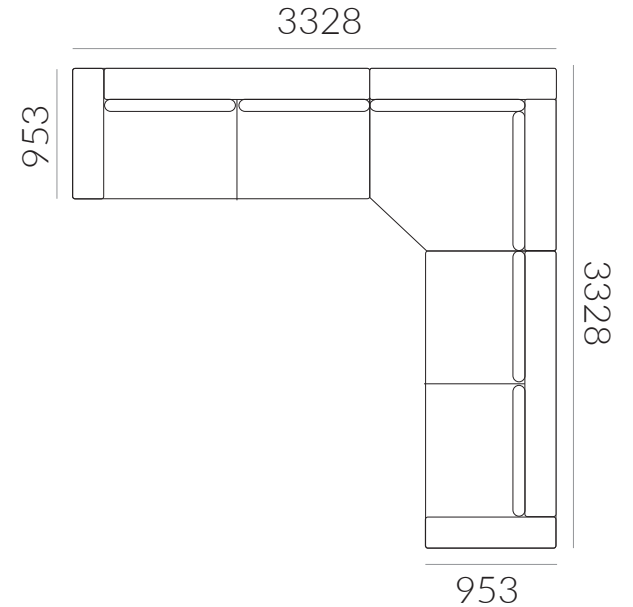

Includes 1 scatter cushion

**SECTION D**  
1 SEATER ARMLESS

**SECTION C**  
CORNER PIECE

Includes 2 scatter cushions

All components are 927 mm high

# Configurations

Purchase components individually or choose one of our popular package deals.  
Please ensure the sofa will fit your space before ordering.

**AB - 2 SEATER**

**ABC - 3 SEATER CORNER**

**ABCD - 4 SEATER CORNER**

**ABDD - 4 SEATER**

**ABD - 3 SEATER**

**ABCDD - 5 SEATER CORNER**

All sofas are 927 mm high.  
Changes to products and specifications may be made without prior notice. Drawings are representative of design only.