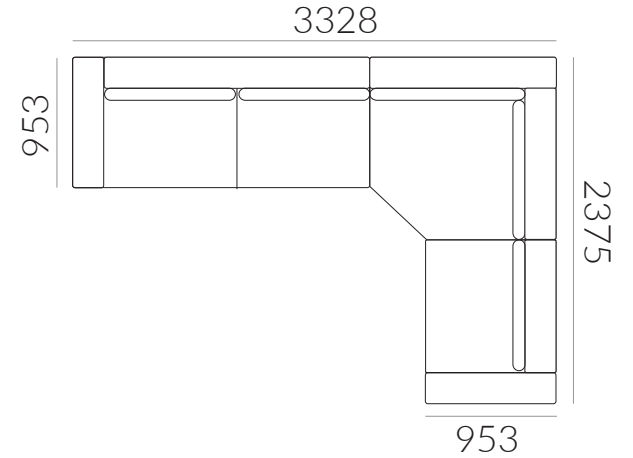

Includes 1 scatter cushion

**SECTION D**  
1 SEATER ARMLESS

**SECTION C**  
CORNER PIECE

Includes 2 scatter cushions

All components are 927 mm high

# Configurations

Purchase components individually or choose one of our popular package deals.  
Please ensure the sofa will fit your space before ordering.

**AB - 2 SEATER**

**ABC - 3 SEATER CORNER**

**ABCD - 4 SEATER CORNER**

**ABDD - 4 SEATER**

**ABD - 3 SEATER**

**ABCDD - 5 SEATER CORNER**

All sofas are 927 mm high.  
Changes to products and specifications may be made without prior notice. Drawings are representative of design only.