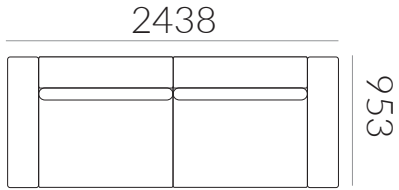

## Components

Individual components can be made into any configuration to suit your space.

**SECTION A**  
1 SEATER WITH LEFT-FACING ARM

Includes 1 scatter cushion

**SECTION B**  
1 SEATER WITH RIGHT-FACING ARM

Includes 1 scatter cushion

**SECTION D**  
1 SEATER ARMLESS

**SECTION C**  
CORNER PIECE

Includes 2 scatter cushions

All components are 927 mm high

# Configurations

Purchase components individually or choose one of our popular package deals.  
Please ensure the sofa will fit your space before ordering.

**AB - 2 SEATER**

**ABC - 3 SEATER CORNER**

**ABCD - 4 SEATER CORNER**

**ABDD - 4 SEATER**

**ABD - 3 SEATER**

**ABCDD - 5 SEATER CORNER**

All sofas are 927 mm high.  
Changes to products and specifications may be made without prior notice. Drawings are representative of design only.