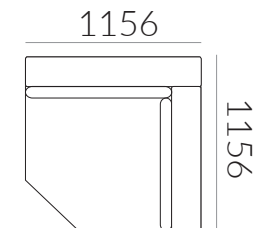

## Components

Individual components can be made into any configuration to suit your space.

**SECTION A**  
1 SEATER WITH LEFT-FACING ARM

Includes 1 scatter cushion

**SECTION B**  
1 SEATER WITH RIGHT-FACING ARM

Includes 1 scatter cushion

**SECTION D**  
1 SEATER ARMLESS

**SECTION C**  
CORNER PIECE

Includes 2 scatter cushions

All components are 927 mm high

# Configurations

Purchase components individually or choose one of our popular package deals.  
Please ensure the sofa will fit your space before ordering.

**AB - 2 SEATER**

**ABC - 3 SEATER CORNER**

**ABCD - 4 SEATER CORNER**

**ABDD - 4 SEATER**

**ABD - 3 SEATER**

**ABCDD - 5 SEATER CORNER**

All sofas are 927 mm high.  
Changes to products and specifications may be made without prior notice. Drawings are representative of design only.