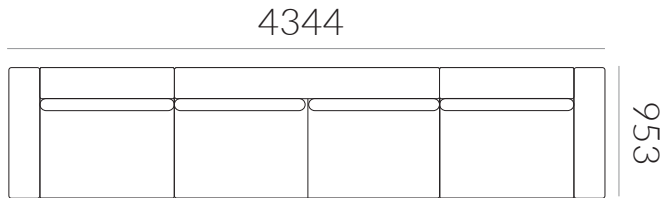

# Configurations

Purchase components individually or choose one of our popular package deals.  
Please ensure the sofa will fit your space before ordering.

**AB - 2 SEATER**

**ABC - 3 SEATER CORNER**

**ABCD - 4 SEATER CORNER**

**ABDD - 4 SEATER**

**ABD - 3 SEATER**

**ABCDD - 5 SEATER CORNER**

All sofas are 927 mm high.  
Changes to products and specifications may be made without prior notice. Drawings are representative of design only.