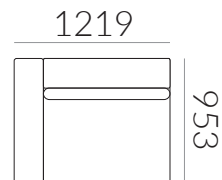

## Components

Individual components can be made into any configuration to suit your space.

**SECTION A**  
1 SEATER WITH LEFT-FACING ARM

Includes 1 scatter cushion

**SECTION B**  
1 SEATER WITH RIGHT-FACING ARM

Includes 1 scatter cushion

**SECTION D**  
1 SEATER ARMLESS

**SECTION C**  
CORNER PIECE

Includes 2 scatter cushions

All components are 927 mm high

**ABDD - 4 SEATER**

**ABD - 3 SEATER**

**ABCDD - 5 SEATER CORNER**

All sofas are 927 mm high.  
Changes to products and specifications may be made without prior notice. Drawings are representative of design only.