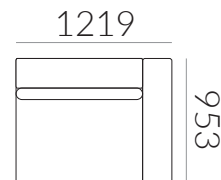

## Components

Individual components can be made into any configuration to suit your space.

**SECTION A**  
1 SEATER WITH LEFT-FACING ARM

Includes 1 scatter cushion

**SECTION B**  
1 SEATER WITH RIGHT-FACING ARM

Includes 1 scatter cushion

**SECTION D**  
1 SEATER ARMLESS

**SECTION C**  
CORNER PIECE

Includes 2 scatter cushions

All components are 927 mm high

**ABDD - 4 SEATER**

**ABD - 3 SEATER**

**ABCDD - 5 SEATER CORNER**

All sofas are 927 mm high.  
Changes to products and specifications may be made without prior notice. Drawings are representative of design only.