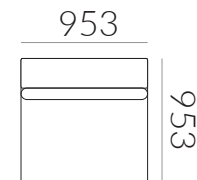

## Components

Individual components can be made into any configuration to suit your space.

**SECTION A**  
1 SEATER WITH LEFT-FACING ARM

Includes 1 scatter cushion

**SECTION B**  
1 SEATER WITH RIGHT-FACING ARM

Includes 1 scatter cushion

**SECTION D**  
1 SEATER ARMLESS

**SECTION C**  
CORNER PIECE

Includes 2 scatter cushions

All components are 927 mm high

**ABDD - 4 SEATER**

**ABD - 3 SEATER**

**ABCDD - 5 SEATER CORNER**

All sofas are 927 mm high.  
Changes to products and specifications may be made without prior notice. Drawings are representative of design only.